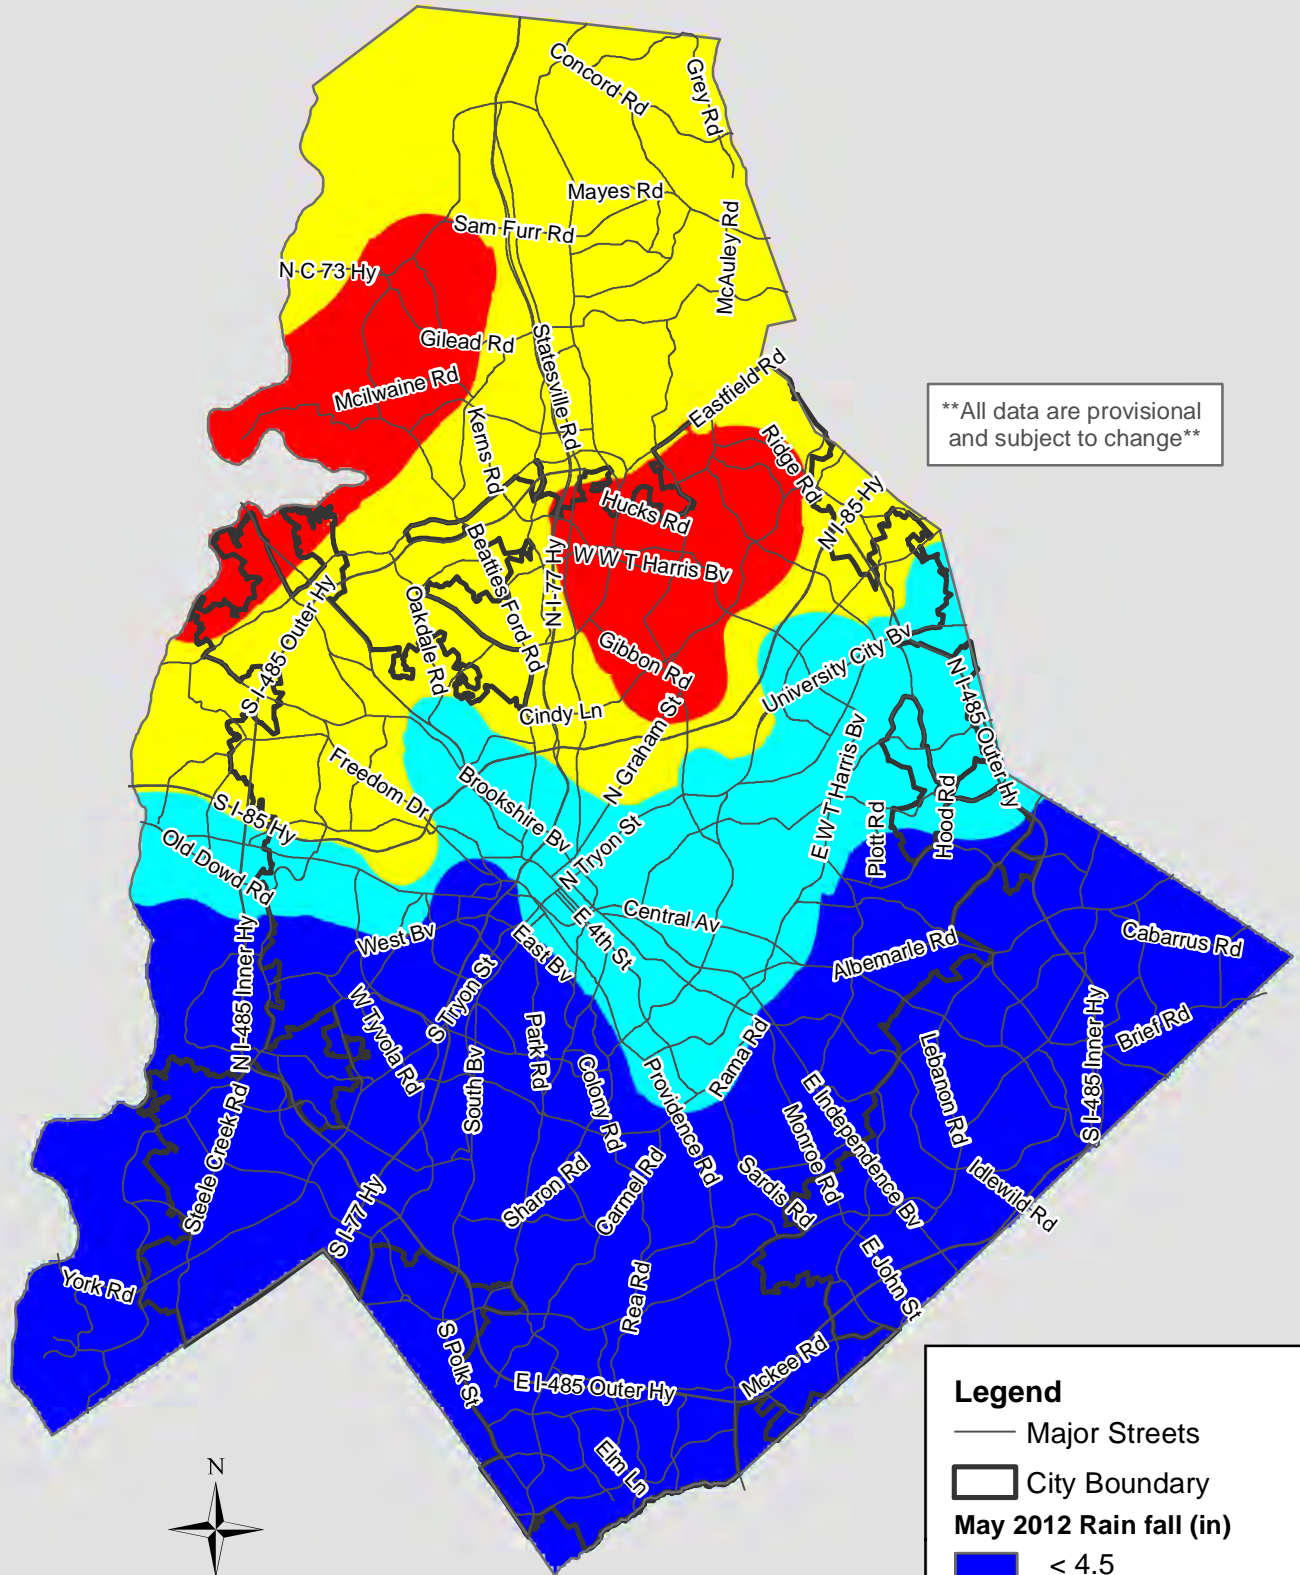

May 2012 Rainfall

All data are provisional and subject to change

Legend

- Major Streets
- ▭ City Boundary
- May 2012 Rain fall (in)**
- < 4.5
- 4.51 - 5.5
- 5.51 - 6.5
- 6.51 - 7.86