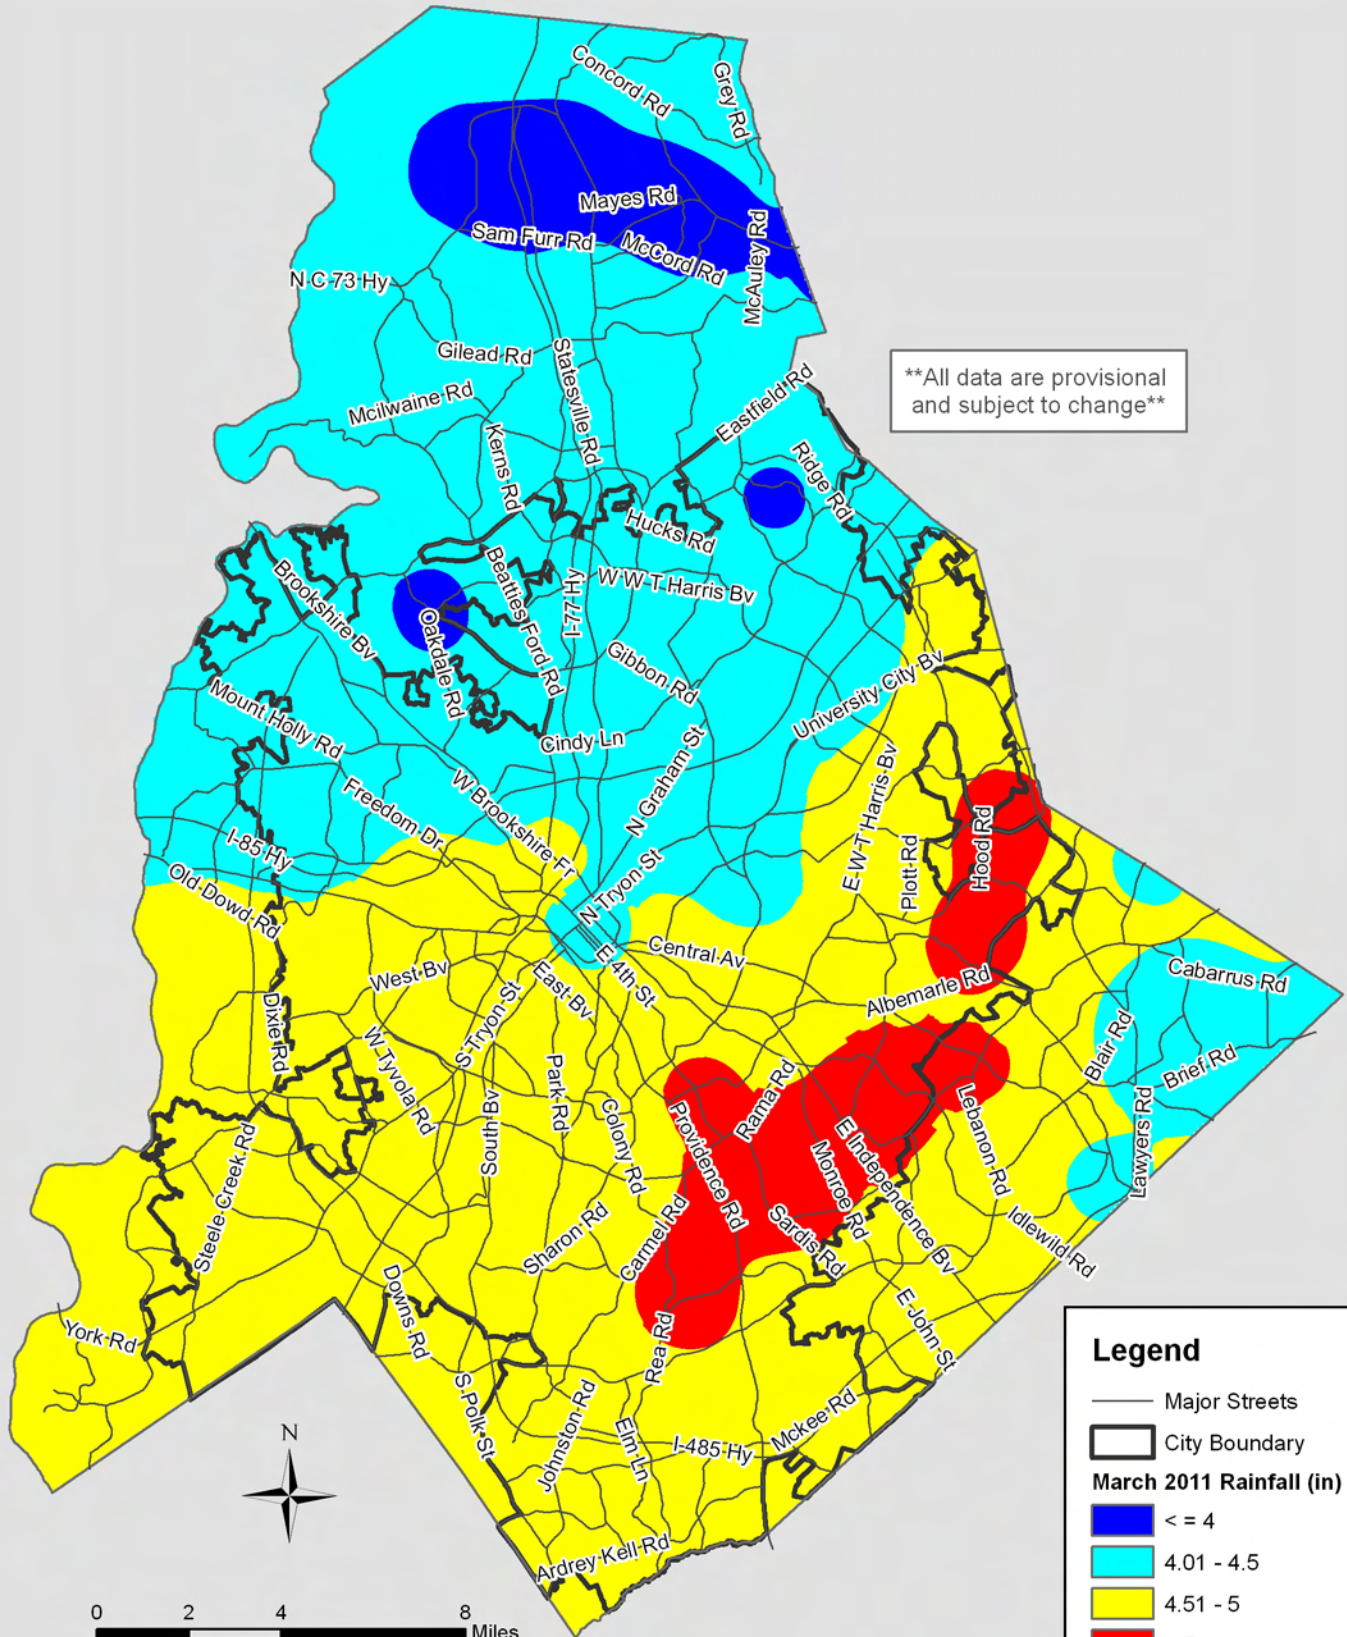

# March 2011 Rainfall

\*\*All data are provisional and subject to change\*\*