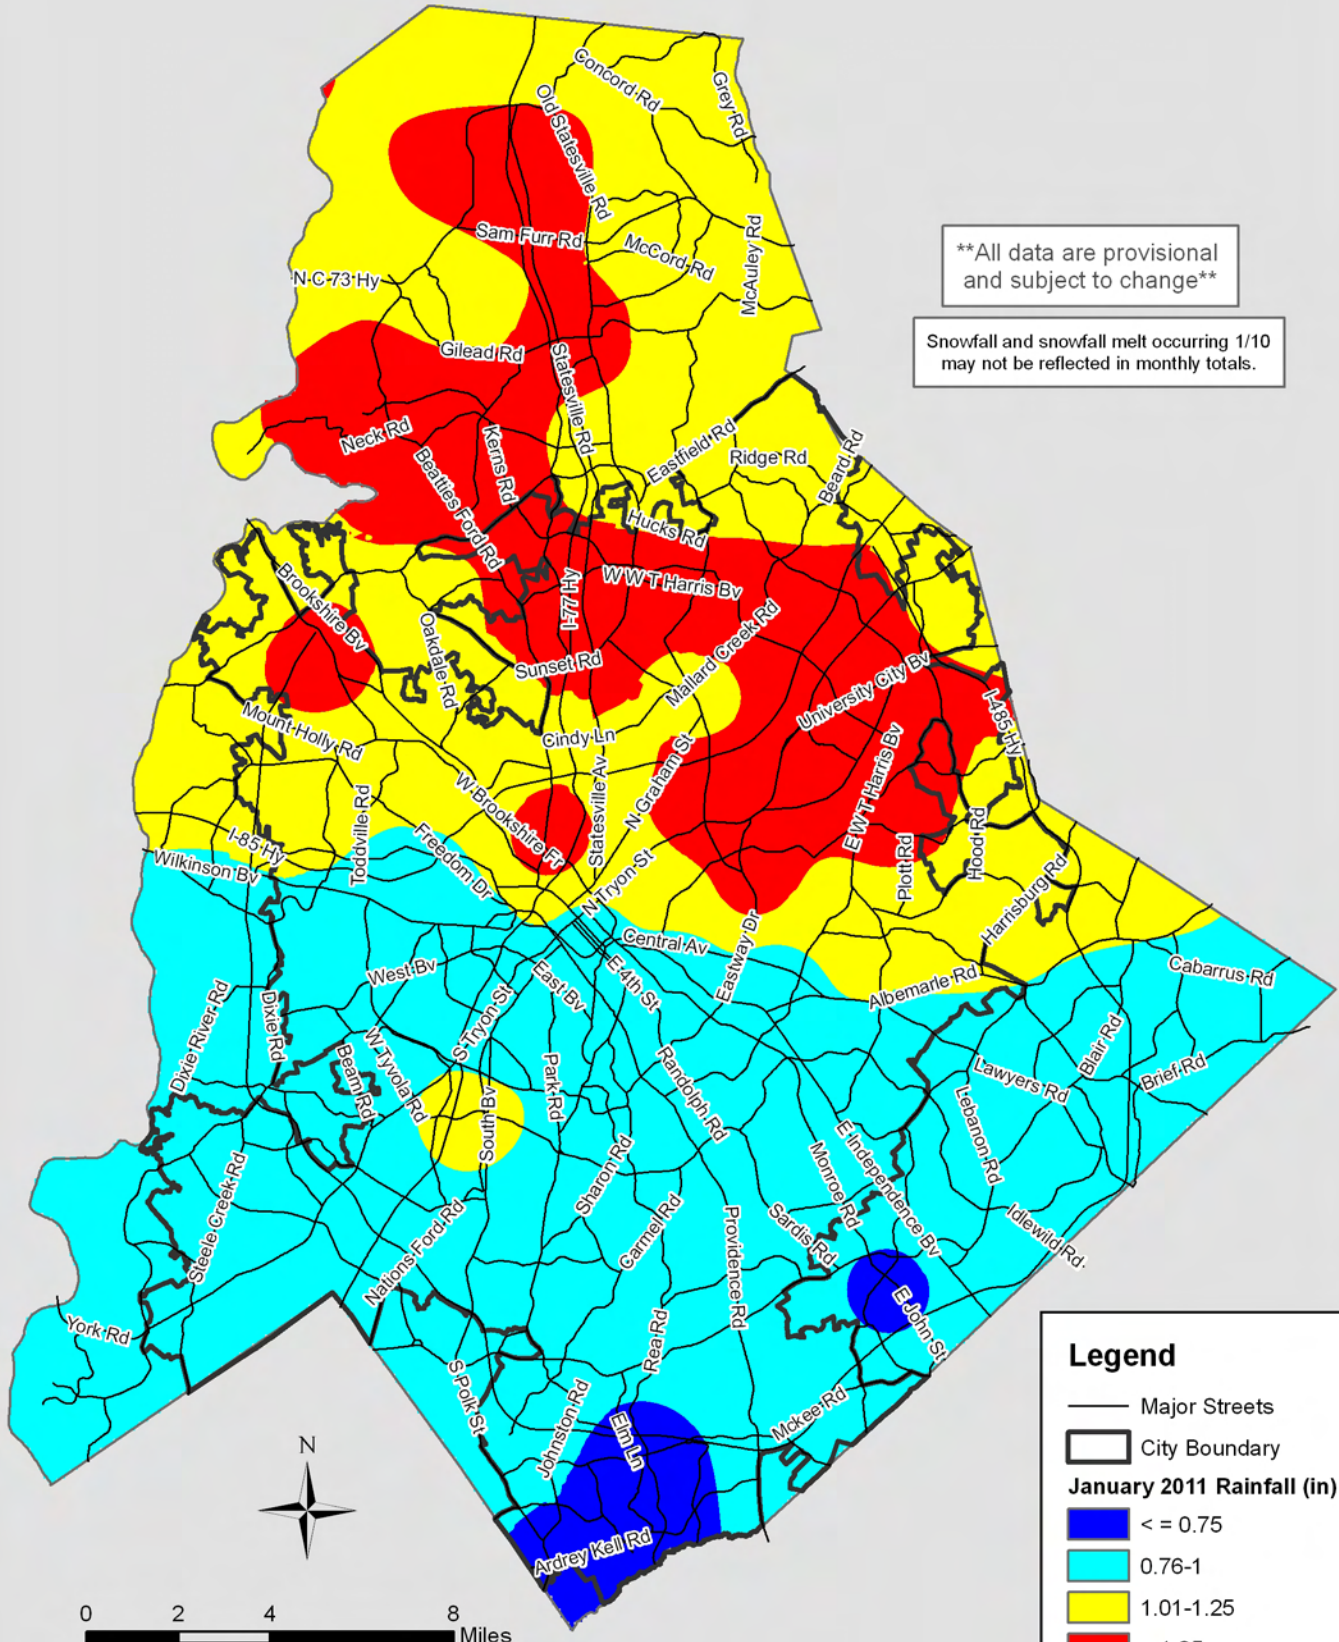

# January 2011 Rainfall

\*\*All data are provisional and subject to change\*\*

Snowfall and snowfall melt occurring 1/10 may not be reflected in monthly totals.

**Legend**

- Major Streets
- ▭ City Boundary
- January 2011 Rainfall (in)**
- <= 0.75
- 0.76-1
- 1.01-1.25
- > 1.25