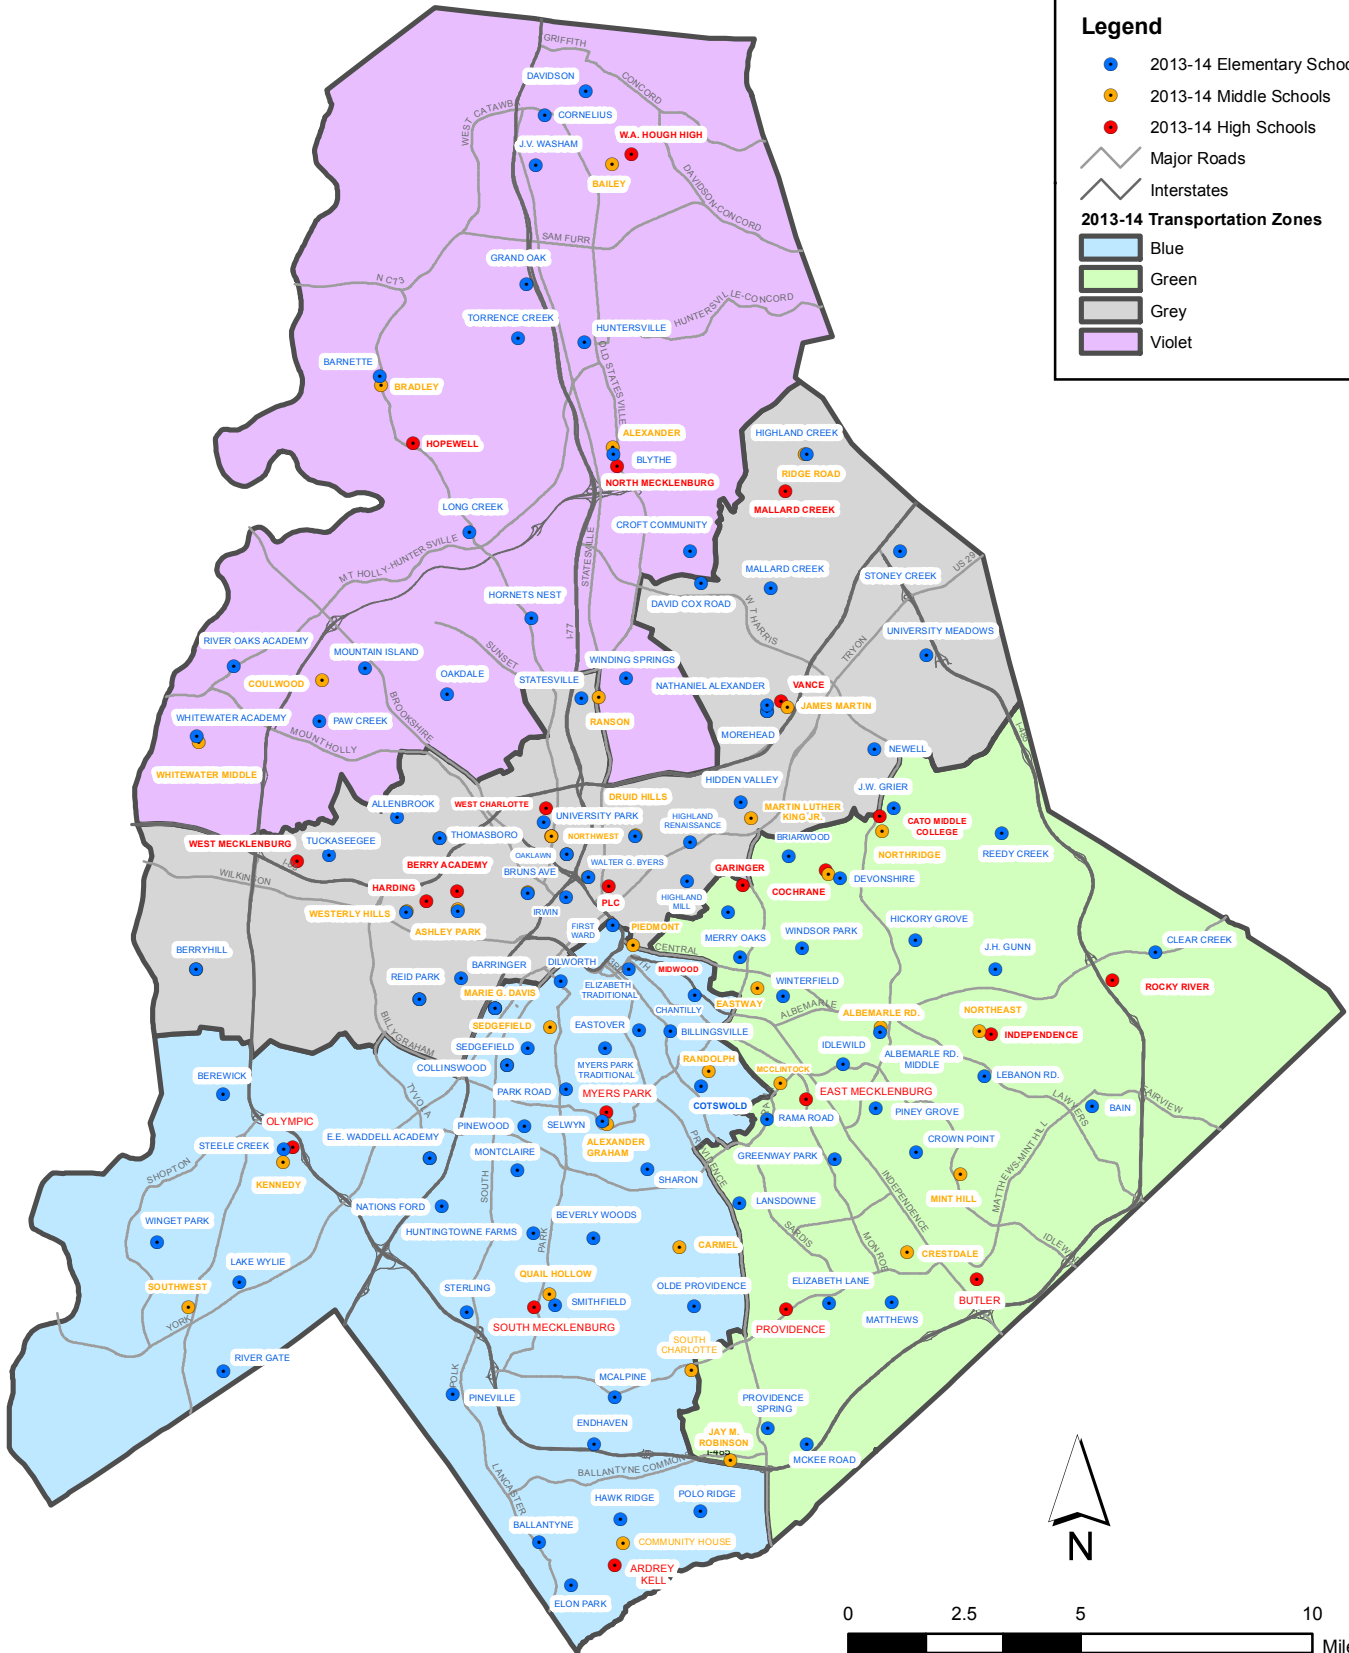

CHARLOTTE-MECKLENBURG SCHOOLS

2013-14 ELEMENTARY, MIDDLE AND HIGH SCHOOLS

Legend

- 2013-14 Elementary Schools
- 2013-14 Middle Schools
- 2013-14 High Schools
- Major Roads
- Interstates

2013-14 Transportation Zones

- Blue
- Green
- Grey
- Violet