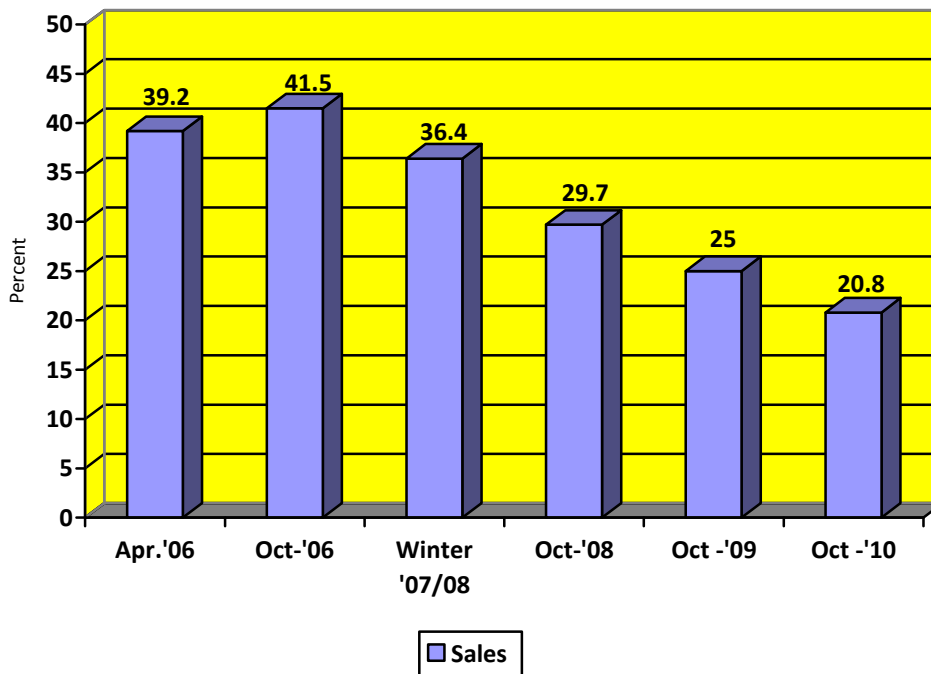

Our efforts to keep the issue of underage drinking in the forefront of store managers' trainings is apparent by the consistent decrease in the proportion of establishments that sell without requesting identification. It has been cut in half since the high of 41.5% in October 2006.

Table 2 Percent of Sales 2006-2010

Problem Areas

The establishments most likely to sell without checking for identification continue to be convenience stores that do not sell gas. This has been true for all of the studies. In this study 47.8% of convenience stores sold without checking. This type of establishment is followed by convenience stores that sell gas; 19% sold.

Table 3 Sales by Outlet type

			Type of Outlet			
			Convenience Store(with gas)	Convenience (without gas)	Market/Small grocery	Supermarket
Sale	Sold	Count	14	11	1	4
		Percent	18.9%	47.8%	14.3%	13.3%
No Sale	Count	Count	60	12	6	26
		Percent	81.1%	52.2%	85.7%	86.7%
Total	Count	Count	74	23	7	30
		Percent	100.0%	100.0%	100.0%	100.0%